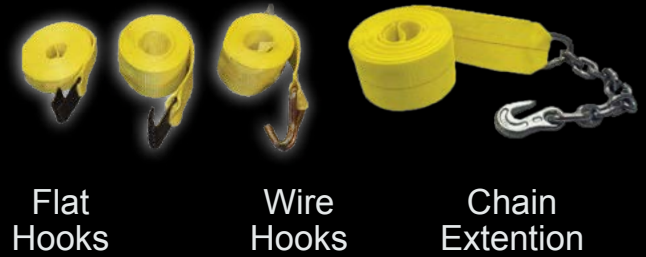

Winch Straps