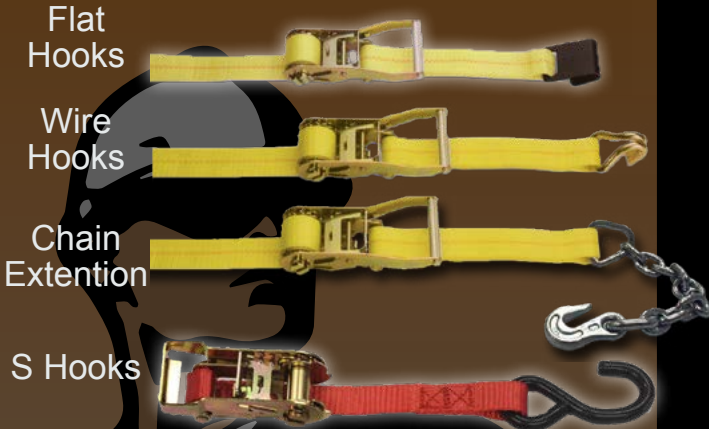

TIEDOWNS

Ratchet Assemblies